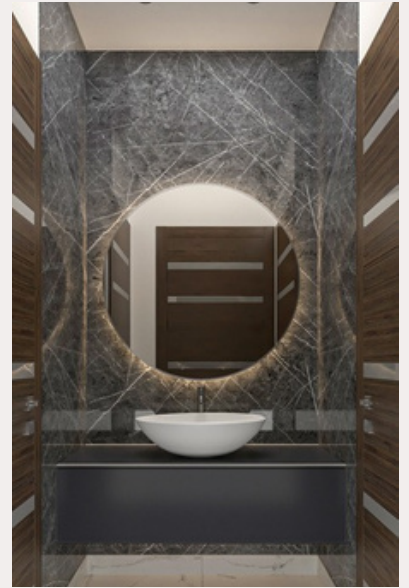

P V C D e c o r

Your number one in tiles

PVC panels are a modern and practical solution for interior wall and ceiling coverings. They perfectly imitate the look of **marble, stone, or concrete**, offering an elegant appearance without high costs or demanding maintenance.

PVC panels are installed directly onto the wall using mounting adhesive, with no special surface preparation required. Installation is quick and easy, **making it possible to transform your interior in just one day.**